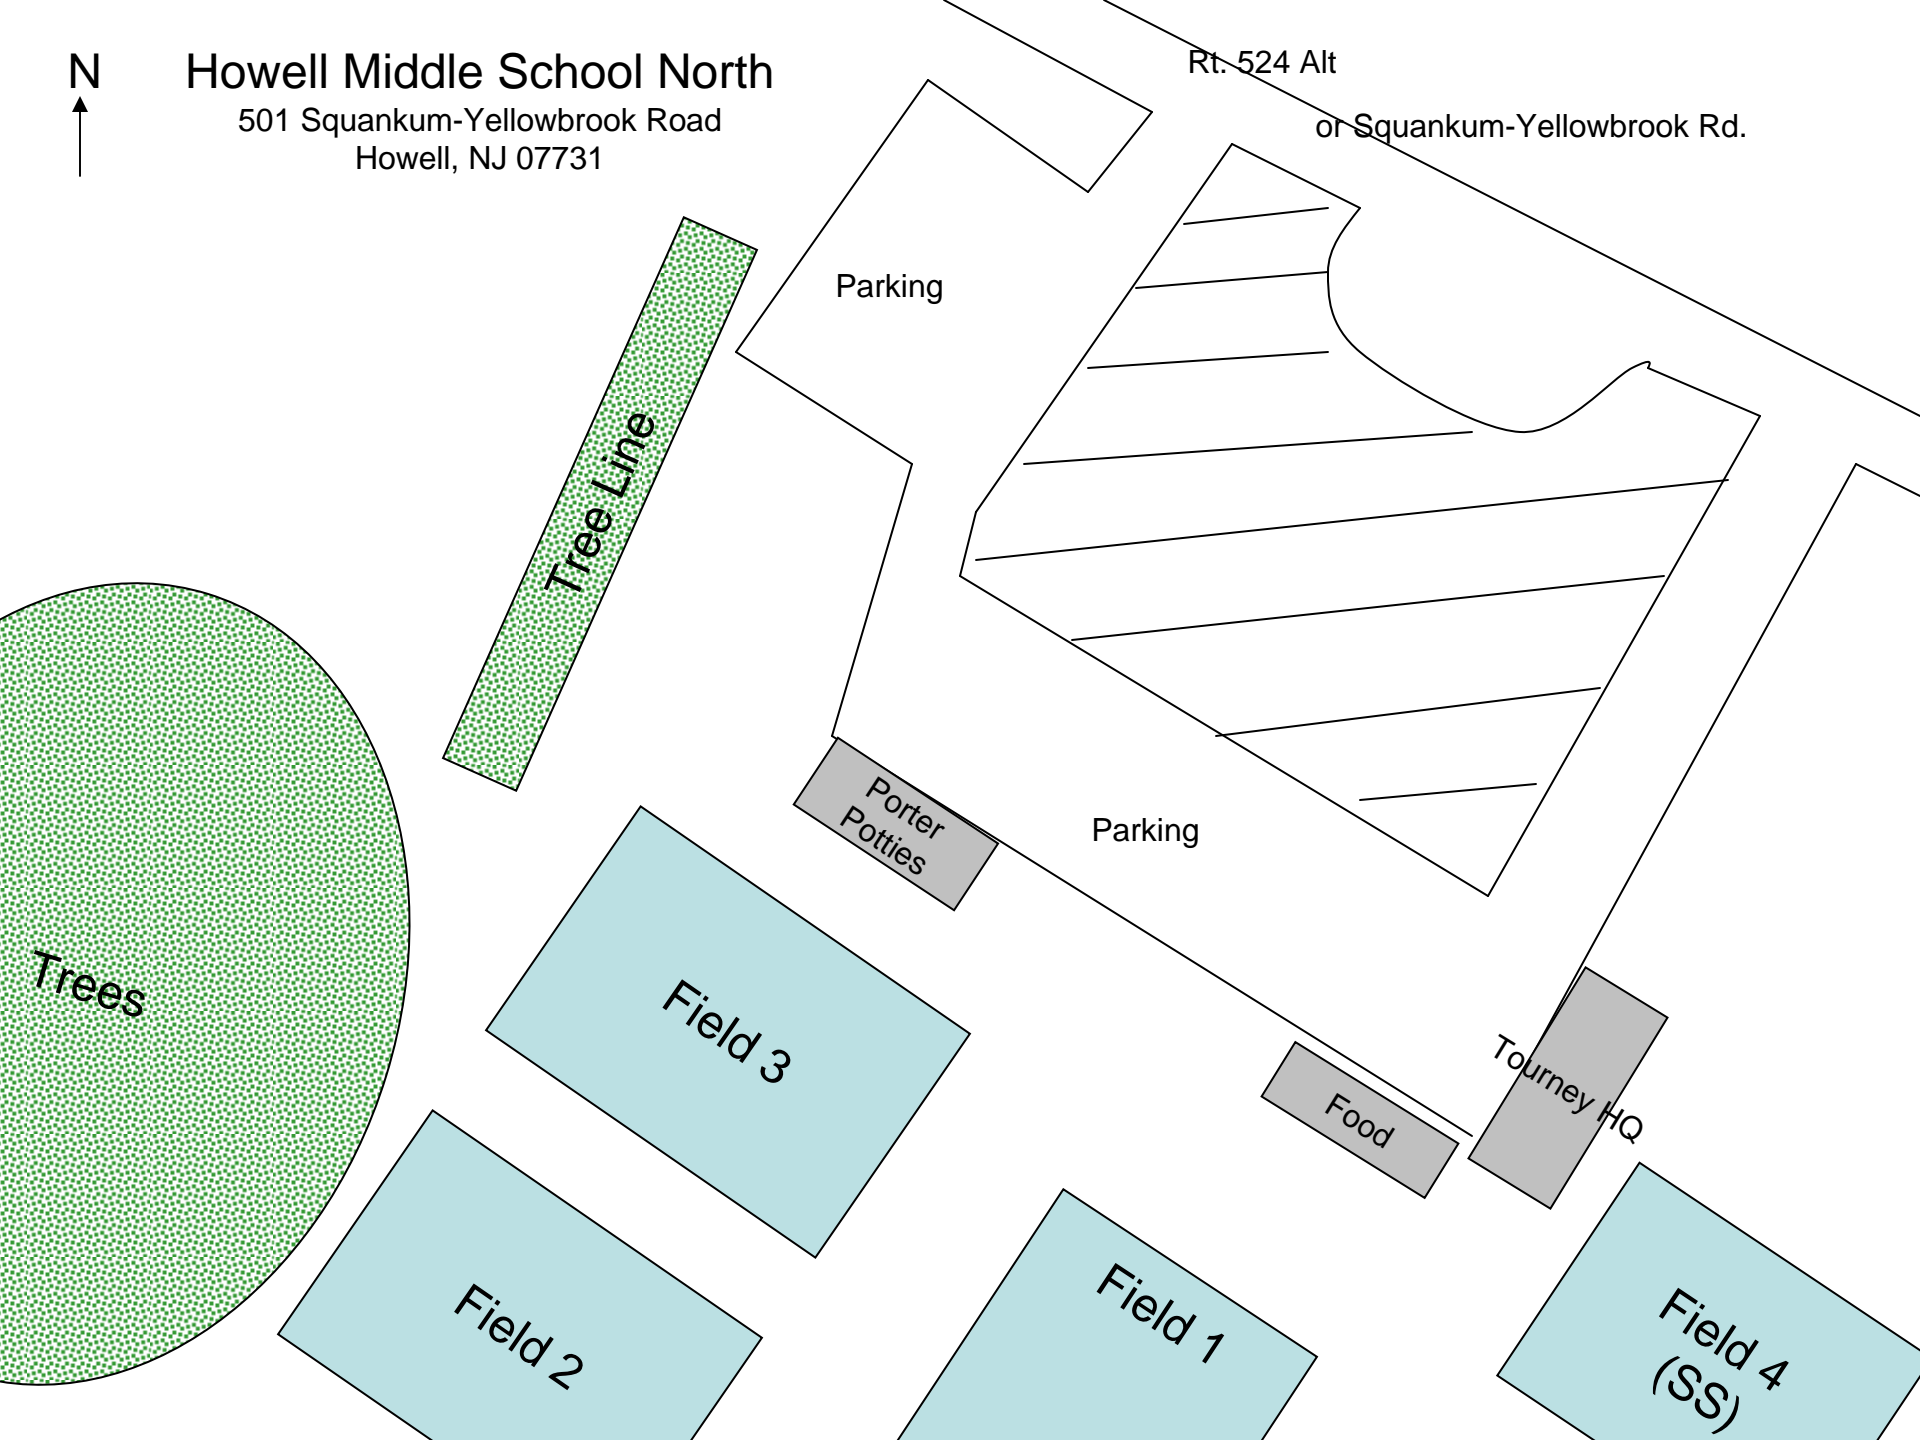

# Howell Middle School North

501 Squankum-Yellowbrook Road  
Howell, NJ 07731

Rt. 524 Alt

of Squankum-Yellowbrook Rd.

Parking

Tree Line

Porter Potties

Parking

Food

Tourney HQ

Trees

Field 3

Field 2

Field 1

Field 4 (SS)